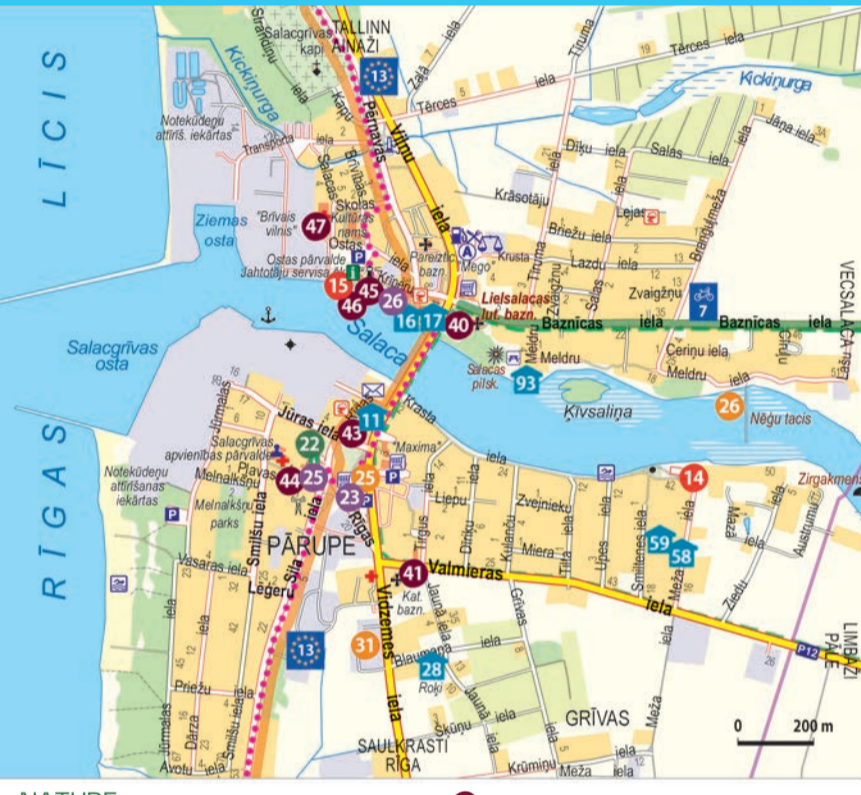

FOR THE GOURMANDS

SALACGRĪVA AND SURROUNDINGS

1. 40 **Munchausen's World**. We also know him as a magician who has created a whole world in Dunte, a reminder of his truly incredible feats. Dunte Manor, Lieupe Parish, 26576056, 64065633, www.minhauzens.lv
2. 50 **Lieupe Manor**, 11 Muizas Street, Lieupe, Lieupe Parish, 27802801, 64020268, www.lieupesmuiza.lv
3. 51 **Ancient Crafts Reserve**, *Annas", Salacgrīva Parish, 22069527

SPECIAL INTERESTS

HEALTH AND SPA

1. 6 **SPA "Kapteņu osta"**, 49a Pērnavas Street, Salacgrīva, 26650248, 29399012, www.kapteņuosta.lv
2. 7 **SPA "Liepupes muiza"**, 11 Muizas Street, Lieupe, 64020268, www.lieupesmuiza.lv

RECREATION

AINAŽI AND SURROUNDINGS